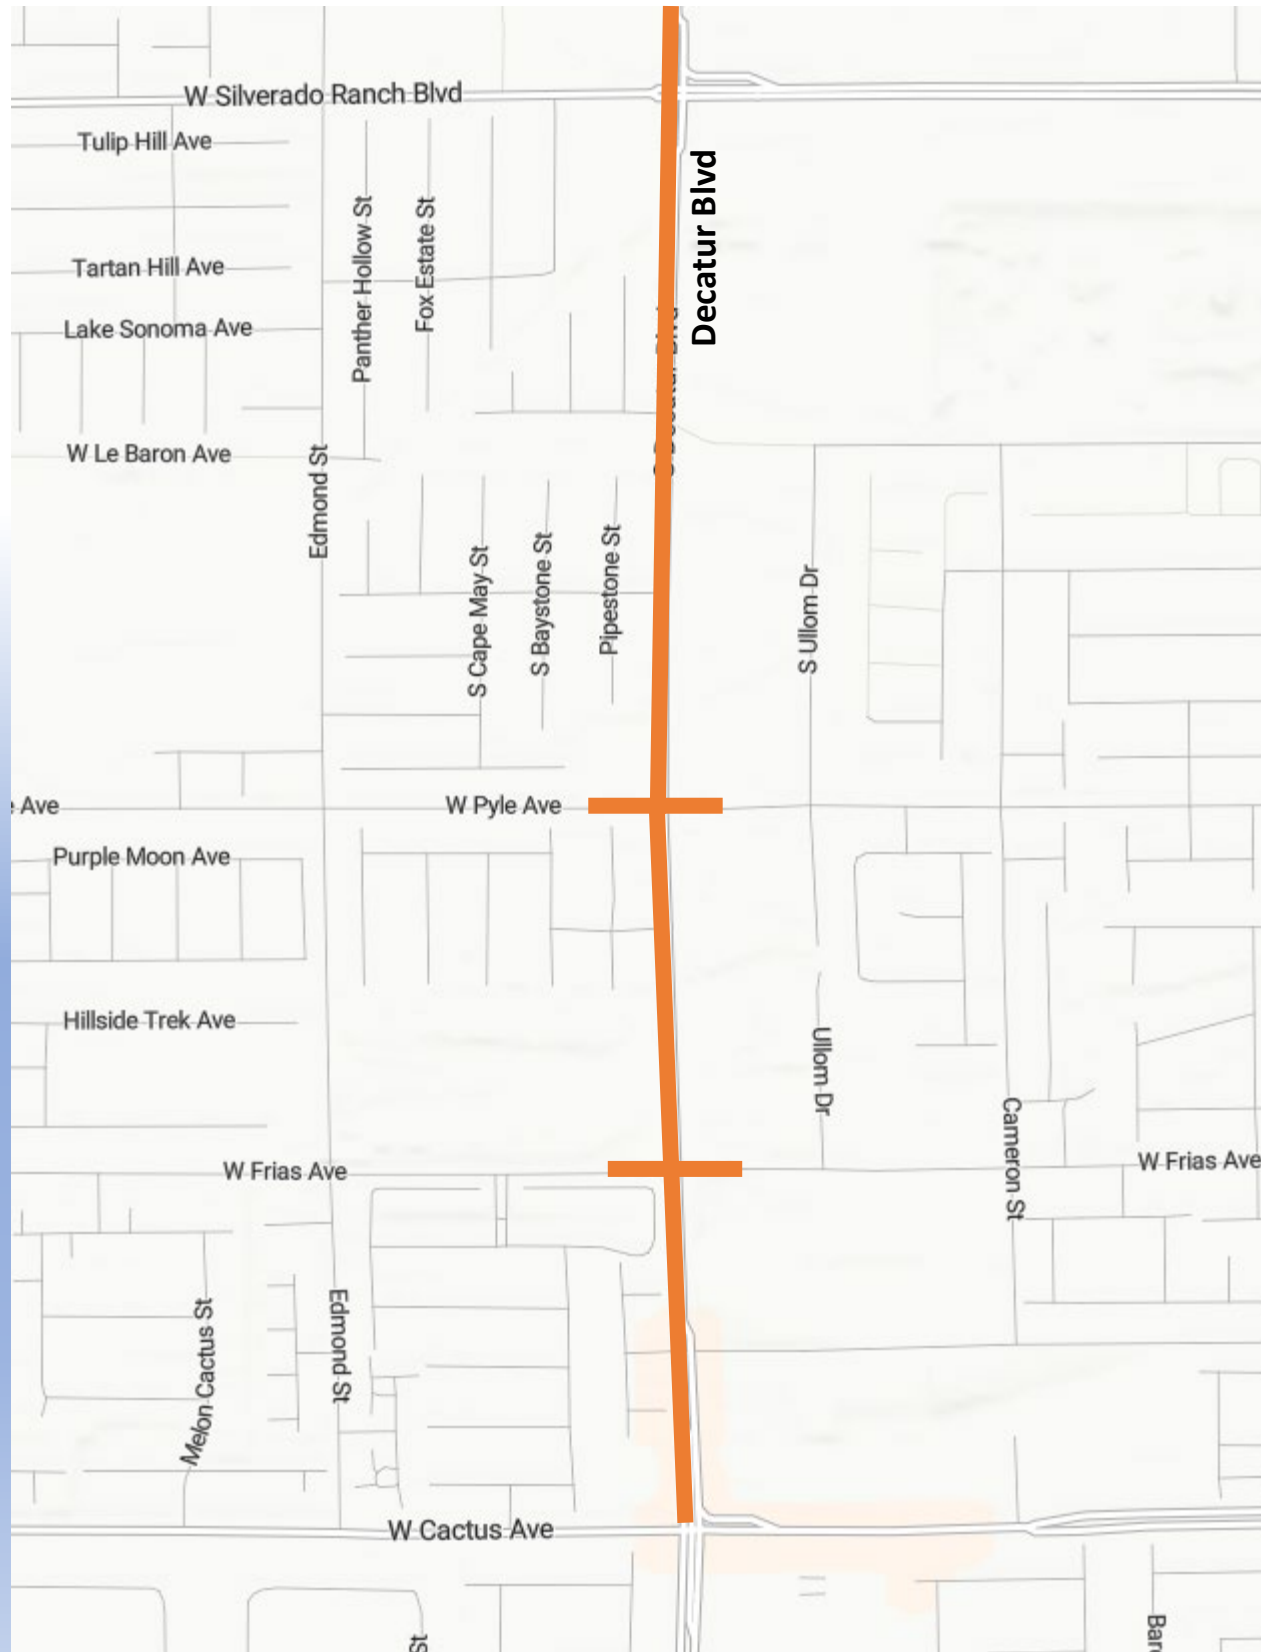

together**for**better

Traffic Restrictions December 15-21

Decatur Blvd from Cactus Ave to Silverado Ranch
Working Hours 7:00am - 3:30pm
Lane Restrictions 24 Hours

- East Half Road Closure
- 1 Lane Open Northbound and Southbound Decatur between Cactus and Silverado Ranch.
- Dedicated Left Turn Lanes at Silverado Ranch.

Pyle Avenue and Frias Avenue
Working Hours 7:00am - 3:30pm
Lane Restrictions 24 Hours

- Half Road Closure
- 1 Lane Open Westbound and Eastbound at the intersection

together**for**better

Traffic Restrictions December 15-21

- Decatur Blvd from Wigwam Ave to Blue Diamond Road
Working Hours 7:00am - 3:30pm
- 1 Lane Open SB & NB from Camero to Blue Diamond Rd