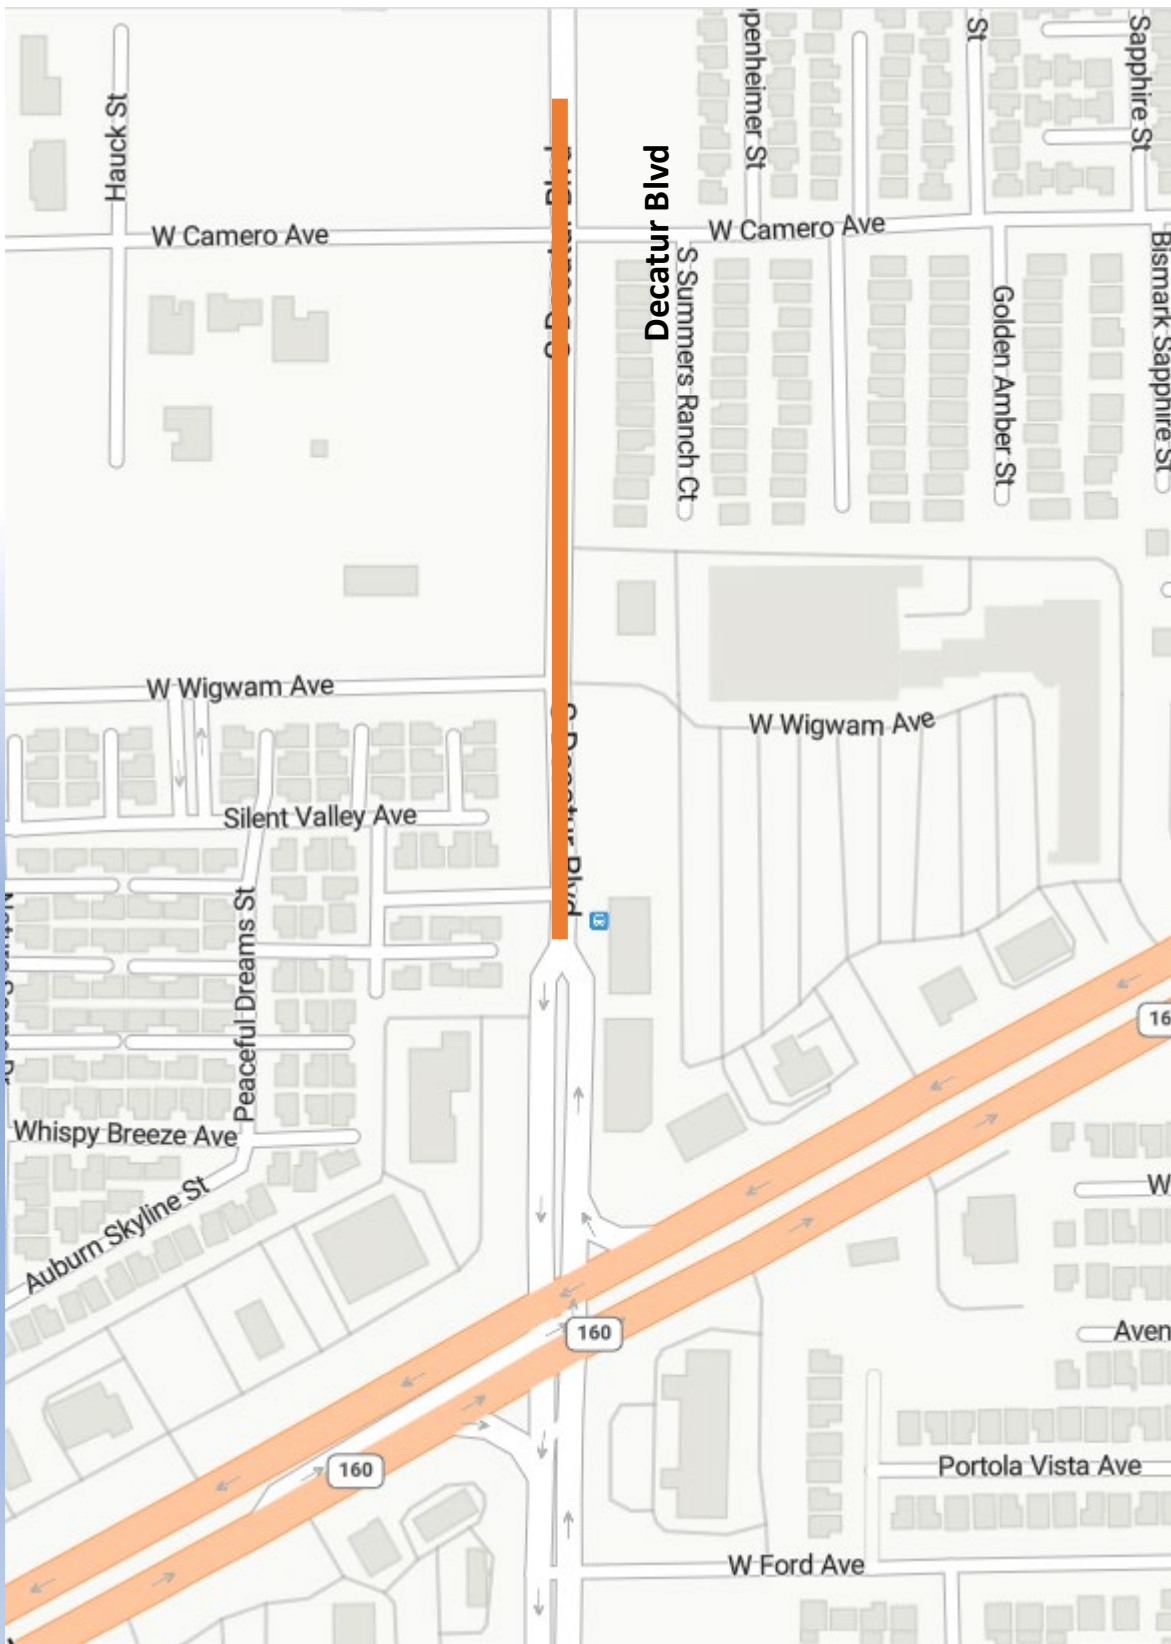

together**for**better

Traffic Restrictions December 15-21

Decatur Blvd from Cactus Ave to Silverado Ranch
Working Hours 7:00am - 3:30pm
Lane Restrictions 24 Hours

- East Half Road Closure
- 1 Lane Open Northbound and Southbound Decatur between Cactus and Silverado Ranch.
- Dedicated Left Turn Lanes at Silverado Ranch.

Pyle Avenue and Frias Avenue
Working Hours 7:00am - 3:30pm
Lane Restrictions 24 Hours

- Half Road Closure
- 1 Lane Open Westbound and Eastbound at the intersection

together**for**better

Traffic Restrictions December 15-21

- Decatur Blvd from Wigwam Ave to Blue Diamond Road
Working Hours 7:00am - 3:30pm
- 1 Lane Open SB & NB from Camero to Blue Diamond Rd